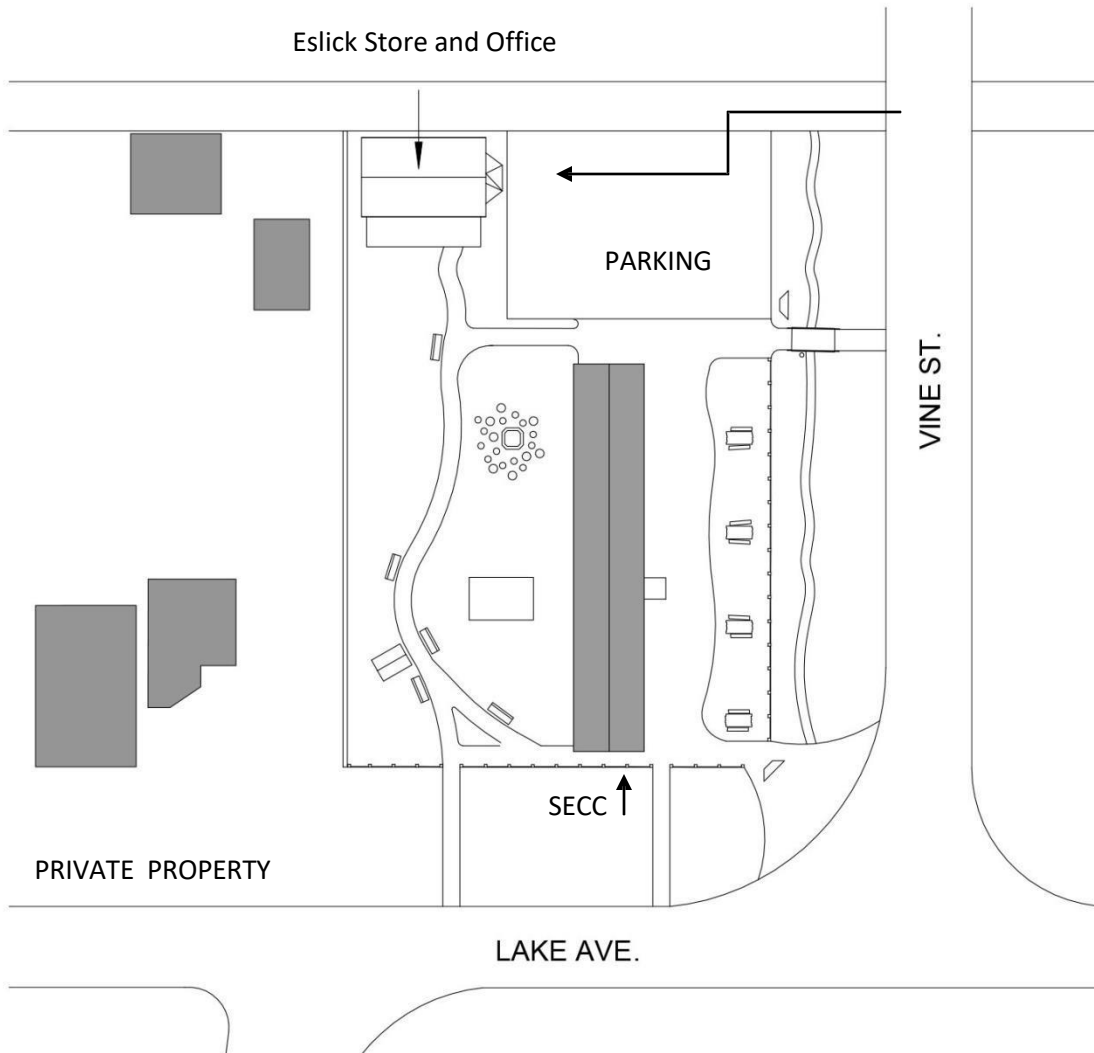

Current Site Map
Eslick Store and Office

GRAND AVENUE

Store's
Original
Location

SITE PLAN

Scale: NTS

Sketch map of current site of the Eslick Store and Office

Also shown, Grand Lake Cottage Camp, with Smith Eslick Cottage Court (SECC), showing pedestrian and automobile access.

Adapted with permission from map included, p. 27, *Cottage Camp Comprehensive Master Plan*, Humphries Polis Architects, 2014.